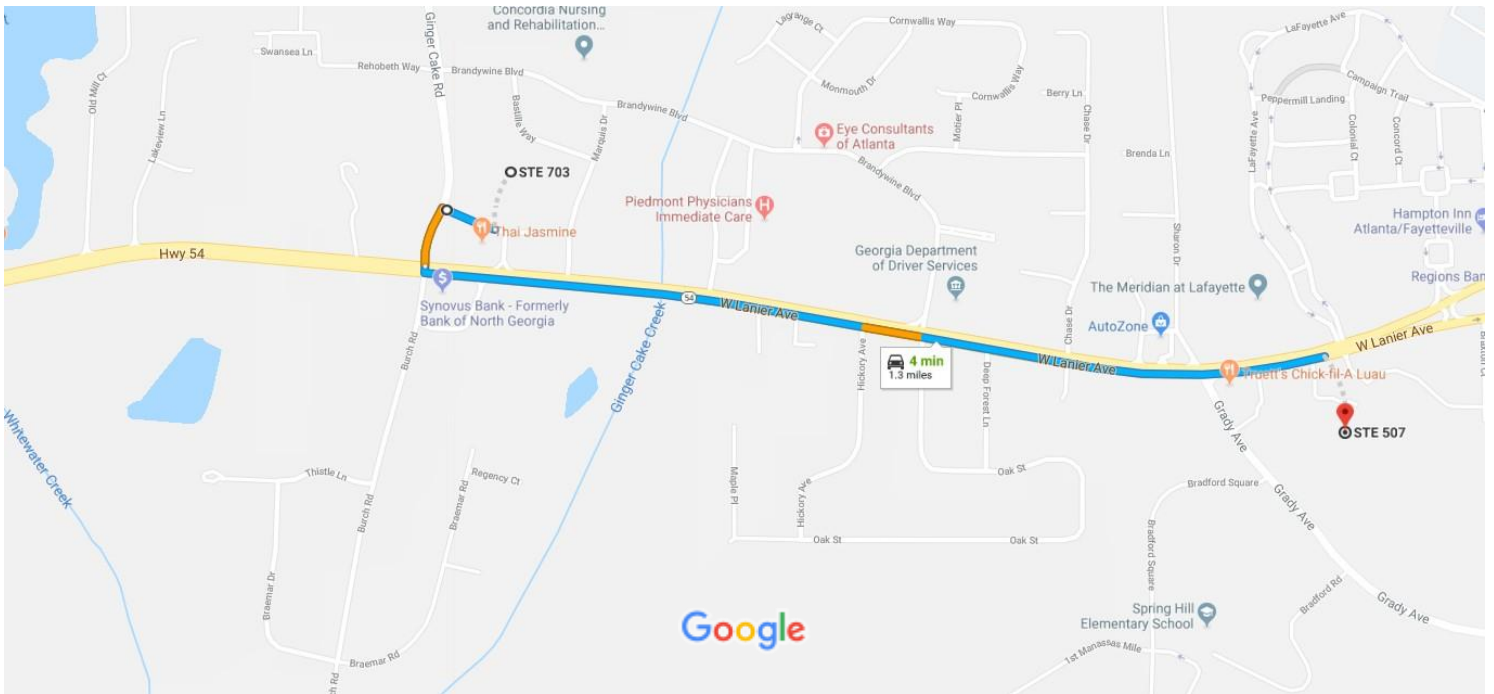

Map data ©2018 Google 500 ft

101 Devant St STE 703

Fayetteville, GA 30214

- ↑ 1. Head west on Devant St toward Ginger Cake Rd 381 ft

- ↶ 2. Turn left onto Ginger Cake Rd 417 ft

- ↶ 3. Turn left onto GA-54 N/W Lanier Ave 1.2 mi

500 W Lanier Ave STE 507

Fayetteville, GA 30214

These directions are for planning purposes only. You may find that construction projects, traffic, weather, or other events may cause conditions to differ from the map results, and you should plan your route accordingly. You must obey all signs or notices regarding your route.